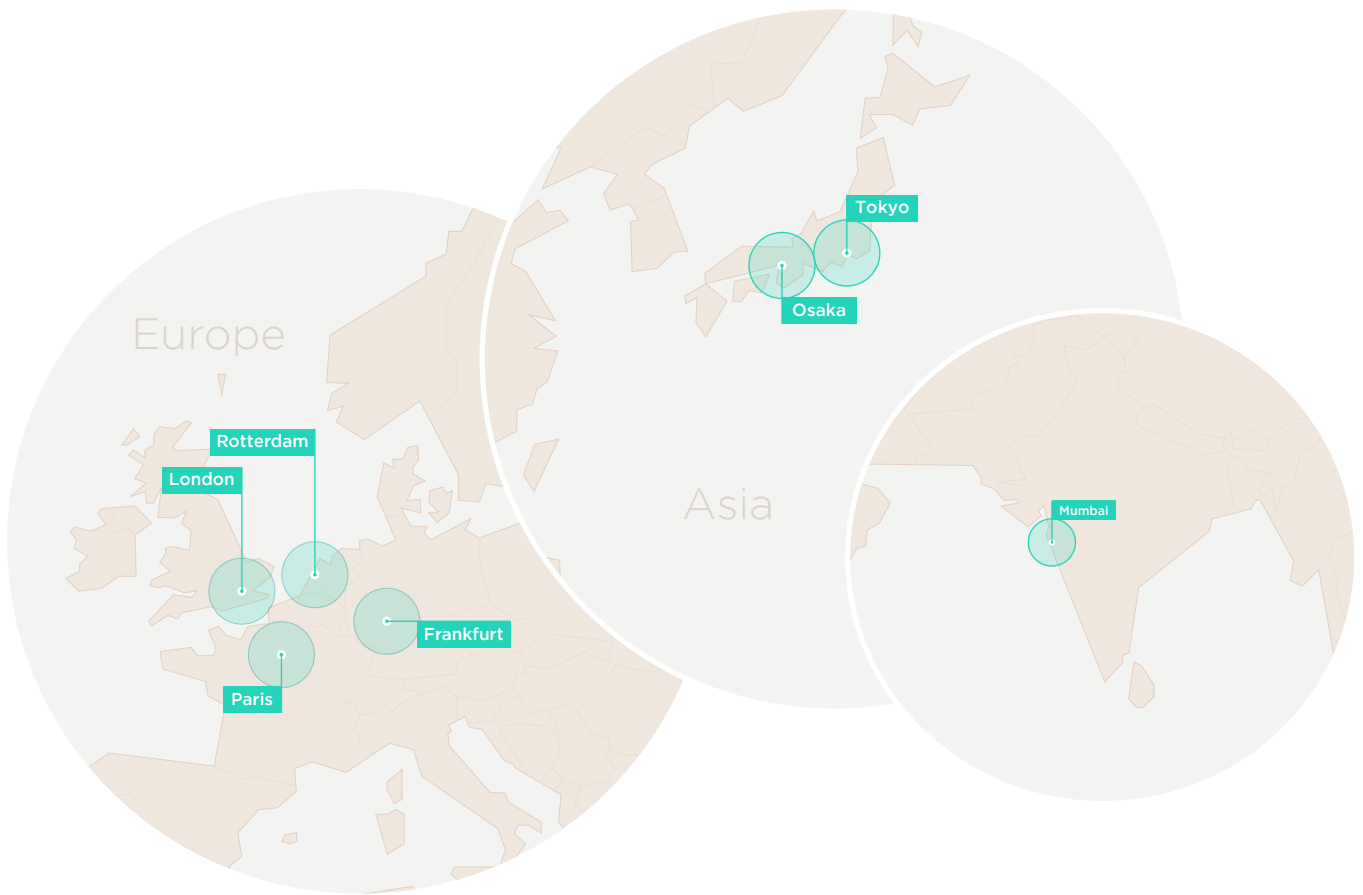

Environmentals

- No stated flood risk provided by Dutch Authority
- 1.2 km from the nearest railway line
- 75 km from the nearest major airport

Energy Efficiency

- Highly efficient with fresh air cooling and DX backup
- Free cooling most of the year
- Designed to a PUE of 1.21
- Comprehensive energy monitoring system as standard

Our Carrier Neutral Data Centre Locations

France

Colt Paris South West Data Centre

Germany

Colt Frankfurt City Data Centre
Colt Frankfurt West Data Centre

India

Colt Mumbai Data Centre

Japan