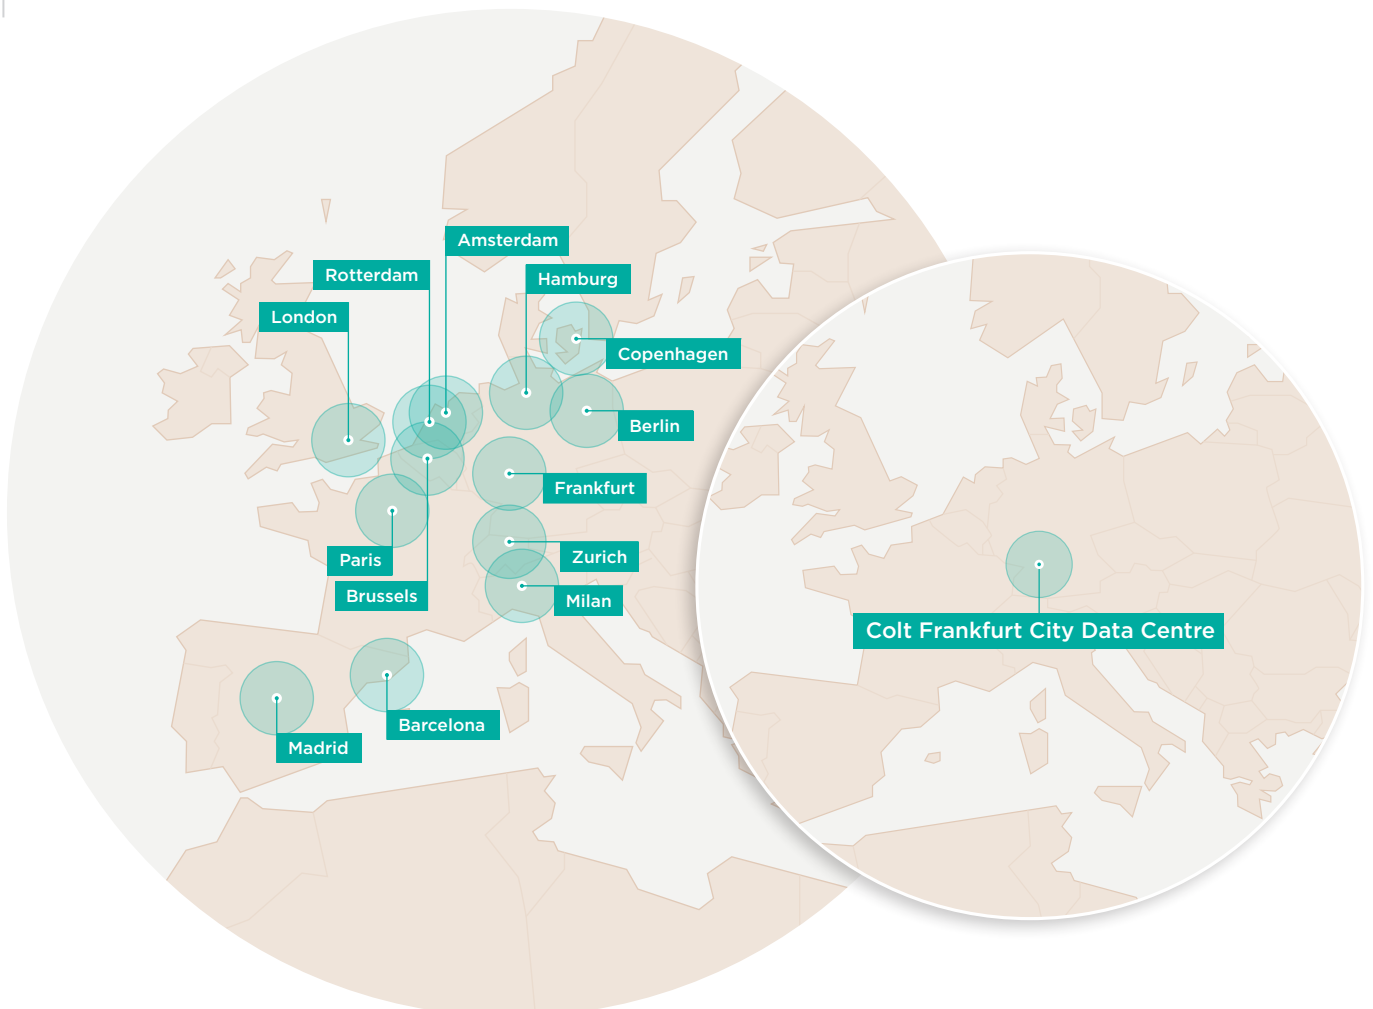

Colt Frankfurt City Data Centre

Powered by 2.4MVA

Colt Frankfurt City Data Centre has 1,200sqm of secure resilient space.

Highly efficient carrier neutral data centre facility in Frankfurt

Colt Frankfurt City Data Centre is located 13.8 km away from the nearest major airport, and 5 km from the railway station. This Colt Tier 3 data centre offers proven technology, resilience and 24/7 security. This facility provides 1,200sqm of data centre space and alternative carrier routing.

With 2.4 MVA of power available this data centre will ensure you have the scalability of energy supply exactly when required.

Service excellence

- High level of reliability and resilience
- Consistent and efficient service delivery
- ITIL based service management methodology
- ISO 27001/ISO 14001/ISO 9001 certified

Our team is responsible for the entire mechanical and electrical infrastructure at Colt Frankfurt City Data Centre. This includes management of the data halls, capacity management, security, energy procurement and the programme of planned preventative and corrective maintenance work.

With a single point of contact, you can be sure of the highest level of service to support your data centre needs 24/7.