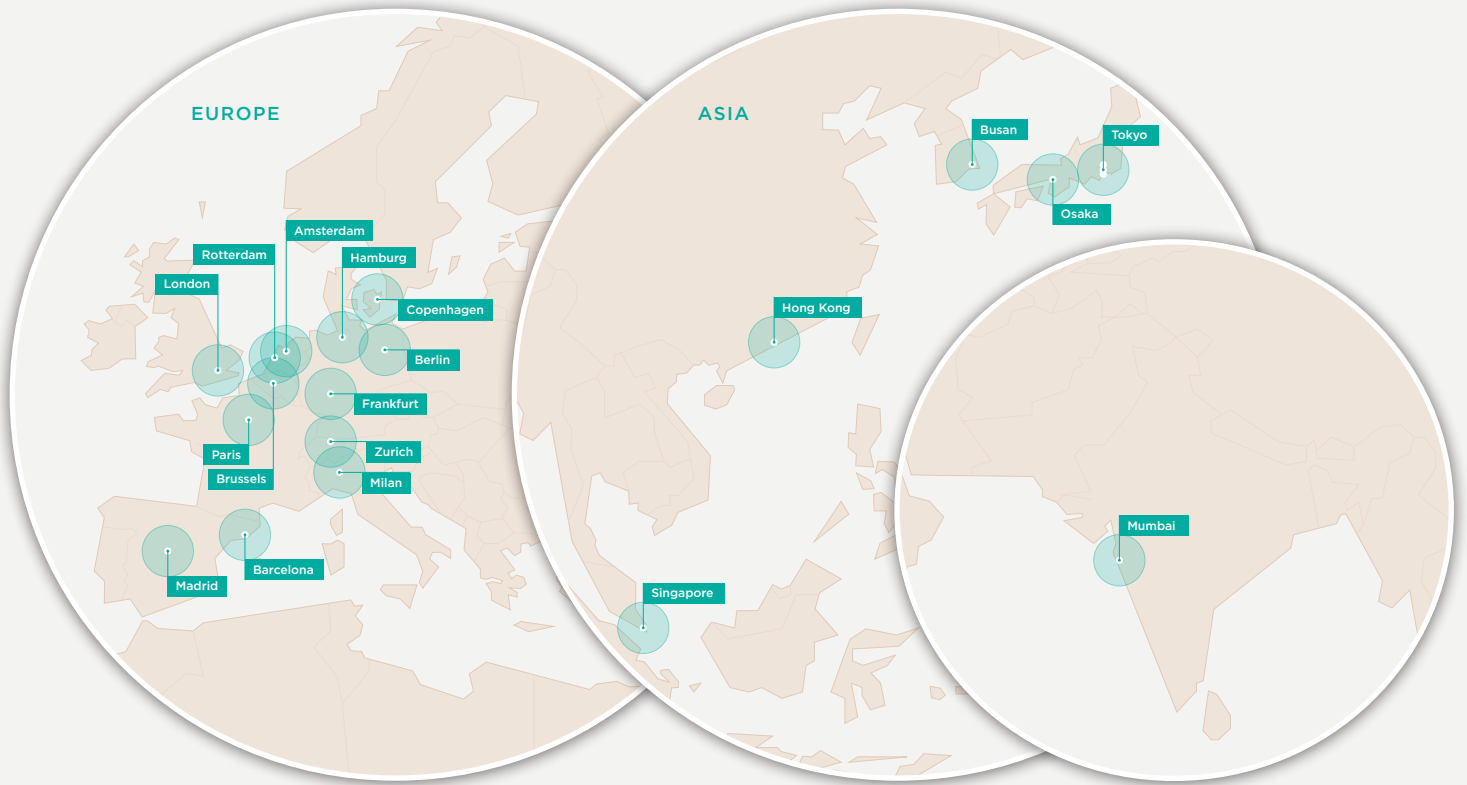

100% Carrier Neutral Data Centres

Belgium

Colt Brussels Data Centre

Denmark

Colt Copenhagen Data Centre

France

Colt Paris North Data Centre
Colt Paris South West Data Centre

Germany

Colt Berlin Data Centre
Colt Frankfurt City Data Centre
Colt Hamburg Data Centre

Hong Kong

Colt Hong Kong Data Centre

India

Colt Mumbai Data Centre

Italy

Colt Milan Data Centre

Japan

Colt Osaka Data Centre
Colt Tokyo Shiohama Data Centre
Colt Tokyo Inzai Data Centre
Colt Tokyo Inzai Data Centre Two
Colt Tokyo Otemachi Data Centre

Netherlands

Colt Amsterdam South East Data Centre
Colt Rotterdam Data Centre

Singapore

Colt Singapore Data Centre

South Korea

Colt Busan Data Centre

Spain

Colt Barcelona Data Centre
Colt Madrid Data Centre

Switzerland

Colt Zurich Data Centre

United Kingdom

Colt London City Data Centre
Colt London West Data Centre
Colt London North Data Centre

0800 000 1063
+49 69 566086634

dcsinfo@colt.net

www.coltdatacentres.net

Colt Data Centre Services

@ColtDataCentres

Colt Data Centre Services

In today's world, great businesses must be secure, resilient, scalable and above all - connected.

At Colt Data Centre Services this is our business. Colt Data Centre Services offers flexible and affordable colocation and IT infrastructure solutions. Our connectivity and colocation solutions allow our customers freedom to plan effectively for the growth of their business, knowing that their data centre strategy is future-proof.

We operate 24 state-of-the-art data centres across Europe and Asia Pacific, offering 24/7 security and local language support. We are connected to a further 530+ third party data centres across our network and are able to offer private links into the major public cloud providers.

As the only data centre provider in the world to secure the highest M&O certification by the Uptime Institute, our operational standards are recognised as industry-leading.

Colt Data Centre Services has over 20 years' experience in designing, building and operating energy-efficient, reliable data centres - hosting significant financial, media, corporate and cloud wholesale providers across the world.

© 2019 Copyright Colt Technology Services. The Colt name and logos are trade marks. All rights reserved. Ref: 2019-01-08-DS-FURT-EN

Accreditations

ISO 27001

ISO 14001