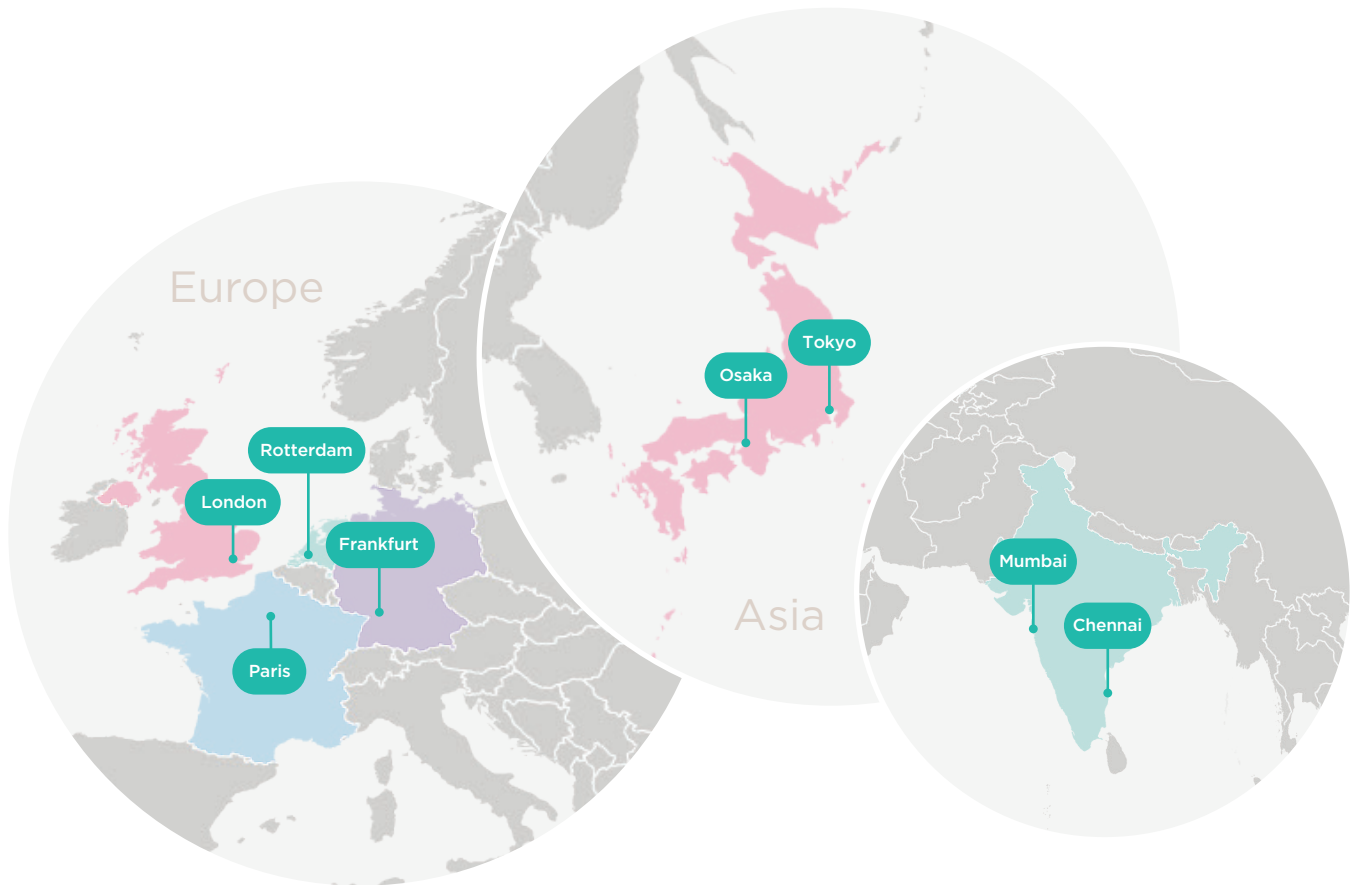

Environmentals

- Close to Frankfurt International Airport
- No earthquake or flight path risk
- No flood risk designation by Environmental Agency
- Science based sustainability targets

Security

- 24/7 onsite security, monitored by multiple guards
- Photo badge card access system
- Secure 2 door 'mantrap' main entrance revolving door
- Door opening alarm
- Central alarm monitoring
- Complete CCTV coverage
- ISO 27001 certified

Our Carrier Neutral Data Centre Locations

France

Colt Paris South West Data Centre

Germany

Colt Frankfurt City Data Centre
Colt Frankfurt West Data Centre
Colt Frankfurt 3 Data Centre

India

Colt Mumbai Data Centre
Colt Chennai Data Centre

Japan

Colt Osaka Keihanna Data Centre
Colt Tokyo Shiohama Data Centre
Colt Tokyo Inzai 1 Data Centre
Colt Tokyo Inzai 2 Data Centre
Colt Tokyo Inzai 3 Data Centre
Colt Tokyo Inzai 4 Data Centre

Netherlands