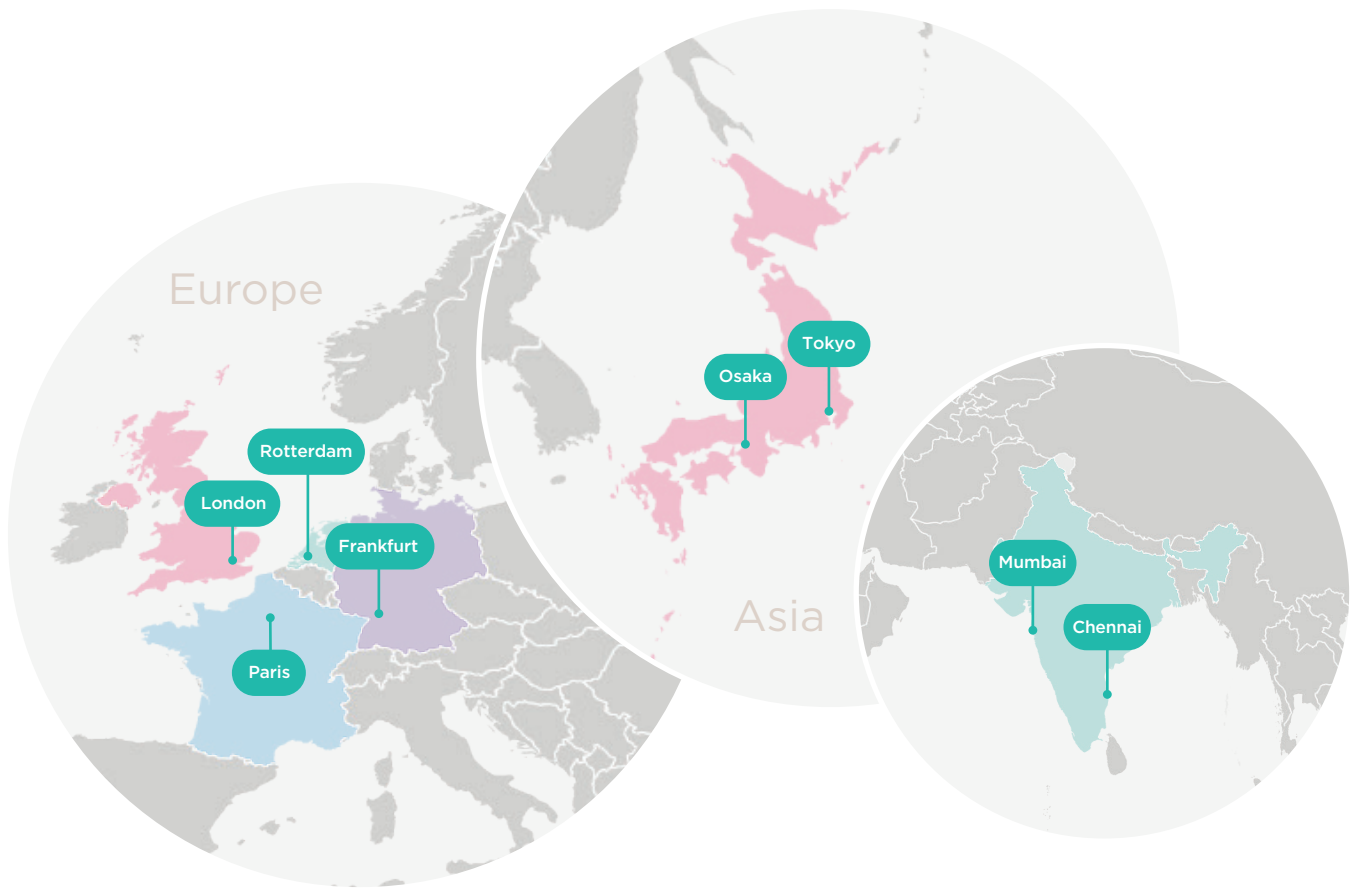

The site is a state of the art carrier neutral facility situated just 30 minutes north of London, and has excellent road and rail links back to London's financial hub and the growing Biotech and Life Sciences hub of Cambridge.

Environmentals

- Lowest risk designation by Environmental Agency at 1:1000
- 30 minutes north of London
- No COMAH registered sites operating within 5km (3 miles)

Energy Efficiency

- Highly efficient cooling used (direct, indirect, DX and Adibatic)
- Free cooling most of the year
- Design PUE 1.21
- Comprehensive energy monitoring system as standard

Our Carrier Neutral Data Centre Locations

France

Colt Paris South West Data Centre

Germany

Colt Frankfurt City Data Centre
Colt Frankfurt West Data Centre
Colt Frankfurt 3 Data Centre

India

Colt Mumbai Data Centre
Colt Chennai Data Centre