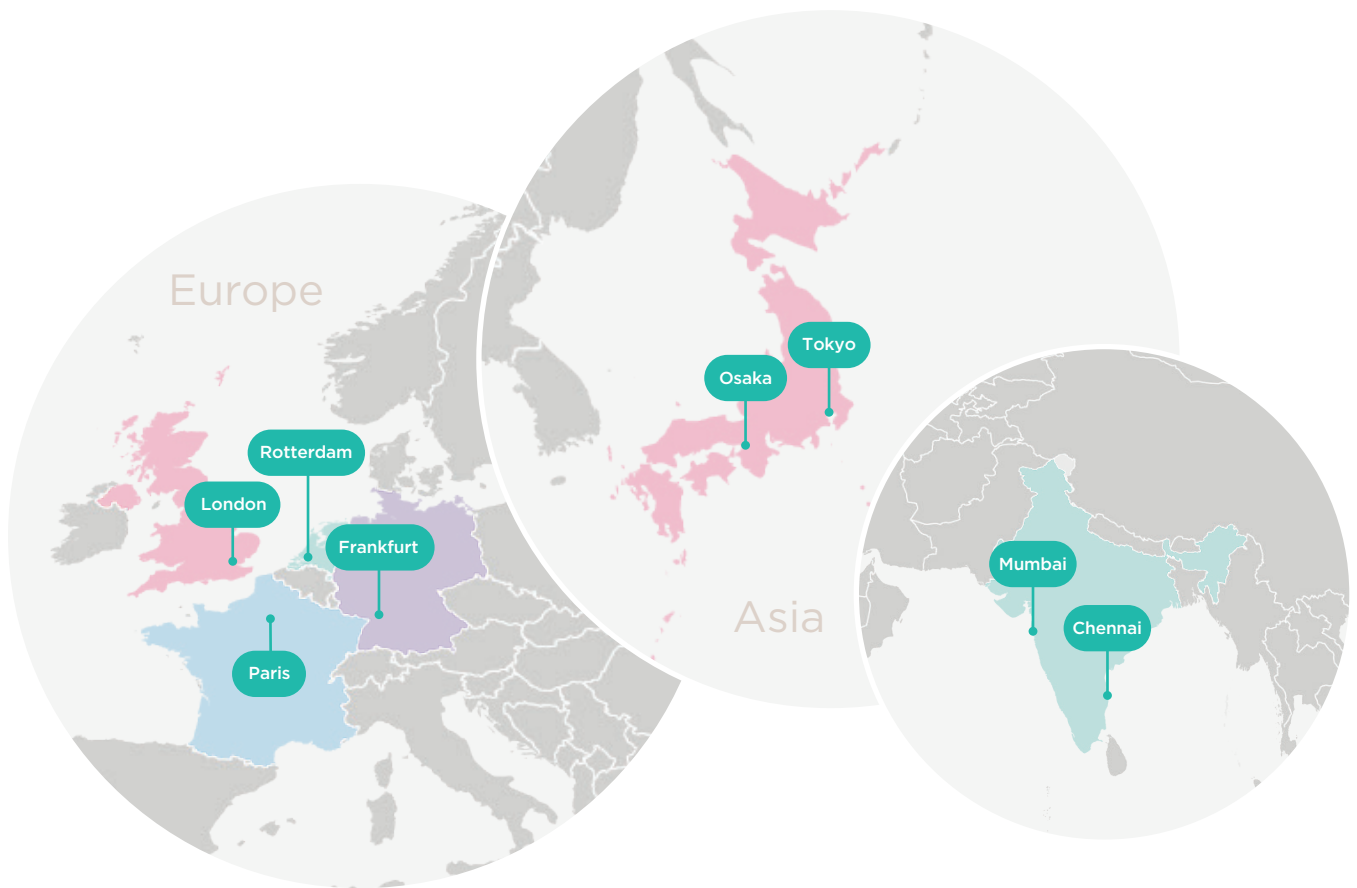

Our Carrier Neutral Data Centre Locations

France

Colt Paris South West Data Centre

Germany

Colt Frankfurt City Data Centre
Colt Frankfurt West Data Centre
Colt Frankfurt 3 Data Centre

India

Colt Mumbai Data Centre
Colt Chennai Data Centre

Japan

Colt Osaka Keihanna Data Centre
Colt Tokyo Shiohama Data Centre
Colt Tokyo Inzai 1 Data Centre
Colt Tokyo Inzai 2 Data Centre
Colt Tokyo Inzai 3 Data Centre
Colt Tokyo Inzai 4 Data Centre

Netherlands

Colt Rotterdam Data Centre

United Kingdom

Colt London West Data Centre
Colt London North Data Centre
Colt London 4 Data Centre

0800 358 3598

+44 20 3003 4584

dcinfo@colt.net

www.coltdcs.com

@ColtDataCentres

Colt Data Centre Services

Colt Data Centre Services

Colt Data Centre Services

Colt DCS provides true service and operational excellence in the sustainable design, build, delivery and operational management of hyperscale data centres across Europe and APAC. We provide data centre solutions to hyperscale and large enterprise customers across 16 state-of-the-art-carrier neutral data centres spanning 8 cities.

Our hyperscale and colocation solutions allow our customers freedom to plan effectively for the growth of their business, knowing that their data centre strategy is ready for the demands of tomorrow.

We have over 25 years of experience in the industry, delivering on our vision of being the most trusted and customer centric data centre operator in the market. We put environmental awareness at the heart of everything we do because we know it's the right thing to do for our planet. That's why we're taking the ownership to reduce our environmental impact globally and make sustainability a key strategic driver.

As part of our sustainability journey, Colt DCS has set comprehensive near-and long-term Science Based Targets to cut our emissions in line with the SBTi's latest Net Zero Standard.

www.coltdatacentres.net

Accreditations:

ISO 27001
ISO 14001

colt
Data Centre Services