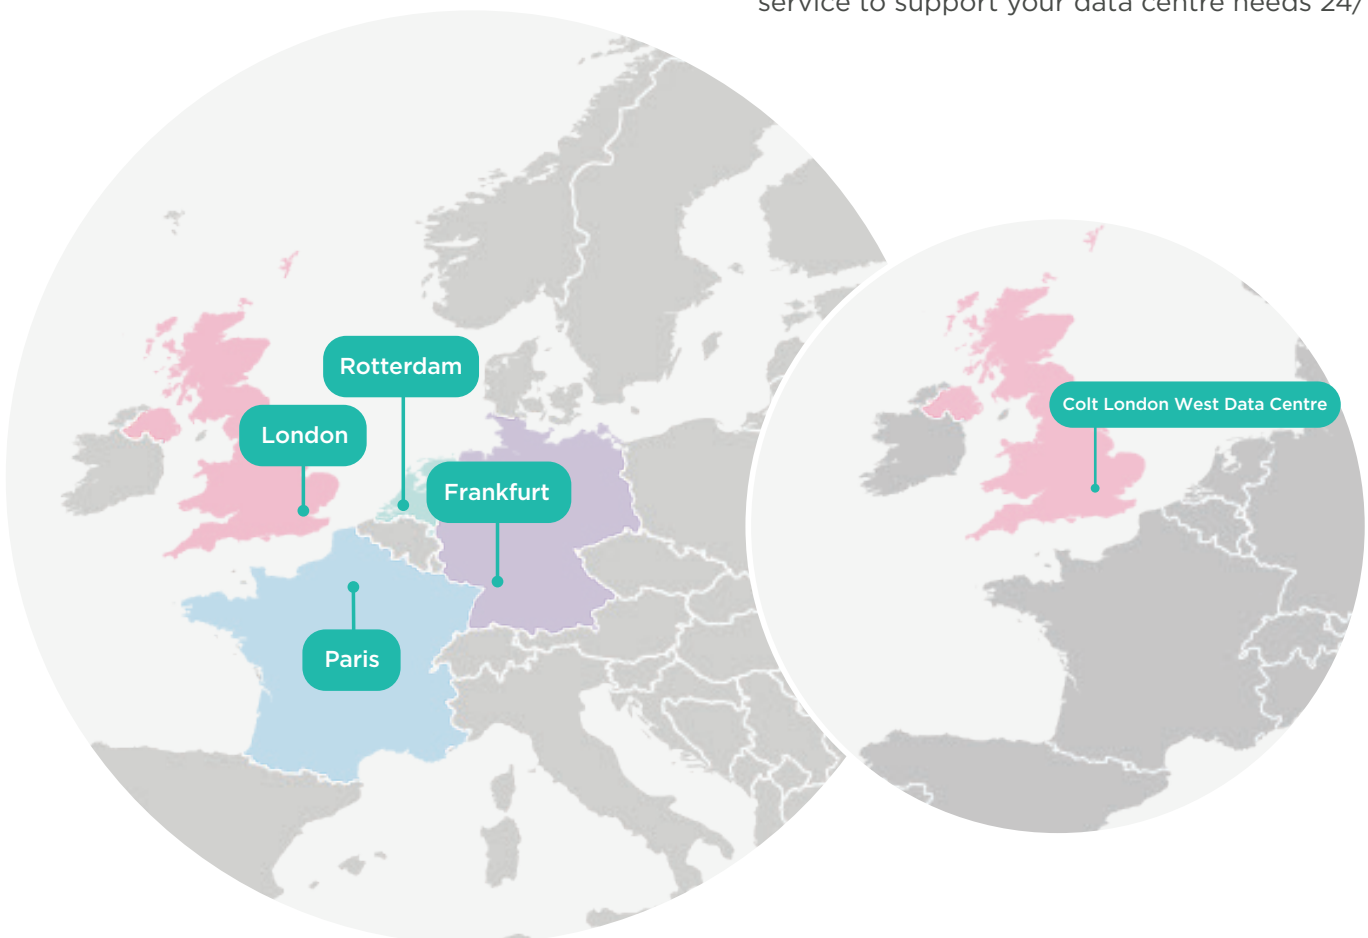

Colt London West Data Centre

Powered by 9.4MW

Highly efficient carrier neutral data centre facility in London

Colt London West Data Centre offers a gross technical area of 9,553m² of secure and flexible space.

Situated in Park Royal, this data centre is designed to a Colt tier 3 specification. The site is also 10KM from central London and less than 30KM from the UK's primary data centre hub in Slough.

Developed to meet the demand for critical IT capacity, Colt London West Data Centre is a highly efficient, and secure facility to house the IT of large enterprises.

Service excellence

- Previously awarded the prestigious Uptime Institute's management and operations (M&O) stamp of approval
- High level of reliability and resilience
- Consistent and efficient service delivery
- ITIL based service management methodology
- ISO 14001 and ISO 27001 certified

Our team is responsible for the entire mechanical and electrical infrastructure within our Colt London West Data Centre. This includes management of the data halls, capacity management, security, energy procurement and the programme of planned preventative and corrective maintenance work. With a single point of contact, you can be sure of the highest level of service to support your data centre needs 24/7.