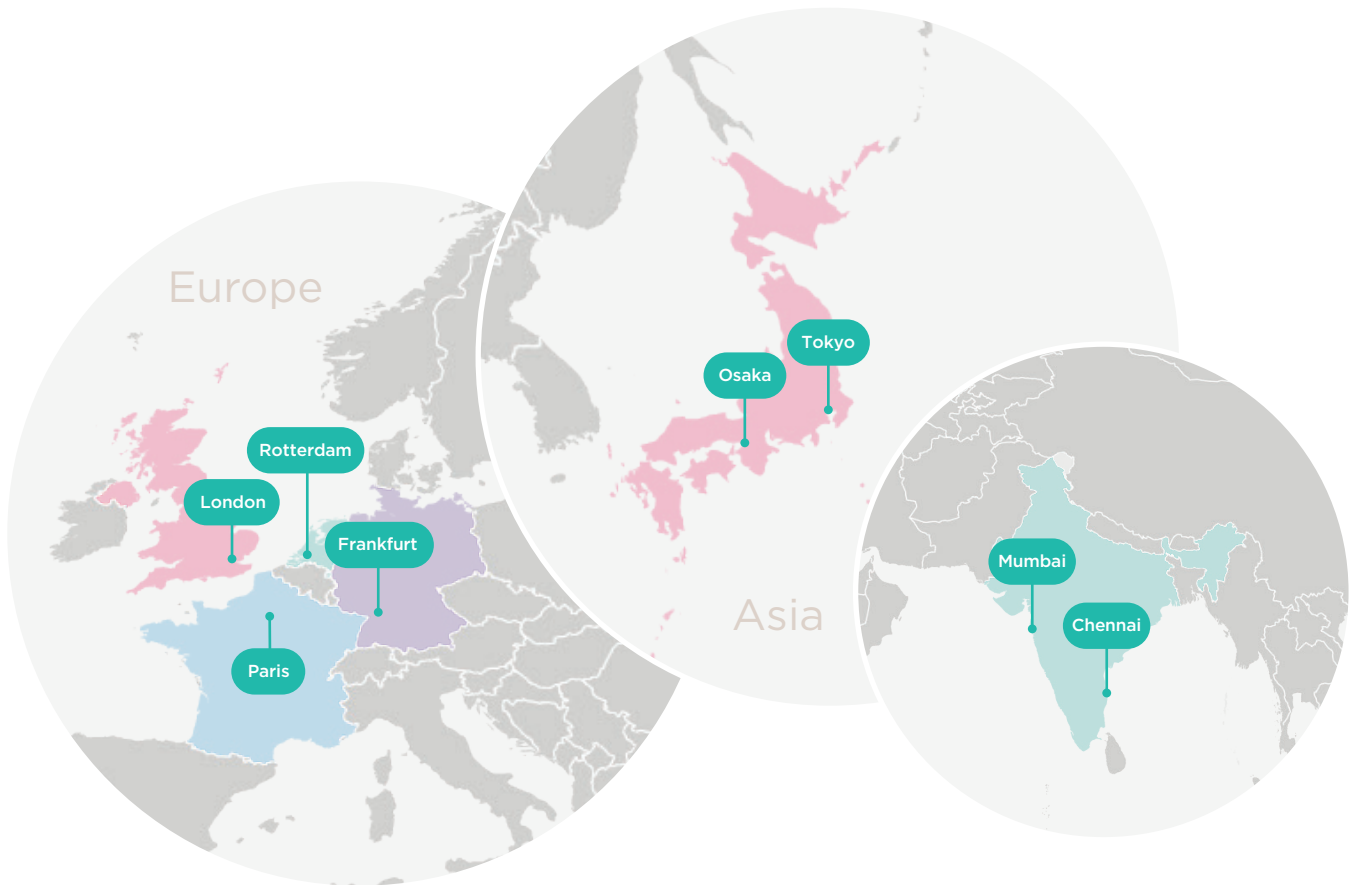

Located south of Rotterdam in Roosendaal, this site is a 90 minute drive from both Brussels and Amsterdam. It is also close to key fibre routes to both cities and the regional hubs of Rotterdam and Antwerp.

Our Carrier Neutral Data Centre Locations

France

Colt Paris South West Data Centre

Germany

Colt Frankfurt City Data Centre
Colt Frankfurt West Data Centre
Colt Frankfurt 3 Data Centre

India

Colt Mumbai Data Centre
Colt Chennai Data Centre

Japan

Colt Osaka Keihanna Data Centre
Colt Tokyo Shiohama Data Centre
Colt Tokyo Inzai 1 Data Centre
Colt Tokyo Inzai 2 Data Centre
Colt Tokyo Inzai 3 Data Centre
Colt Tokyo Inzai 4 Data Centre

Netherlands