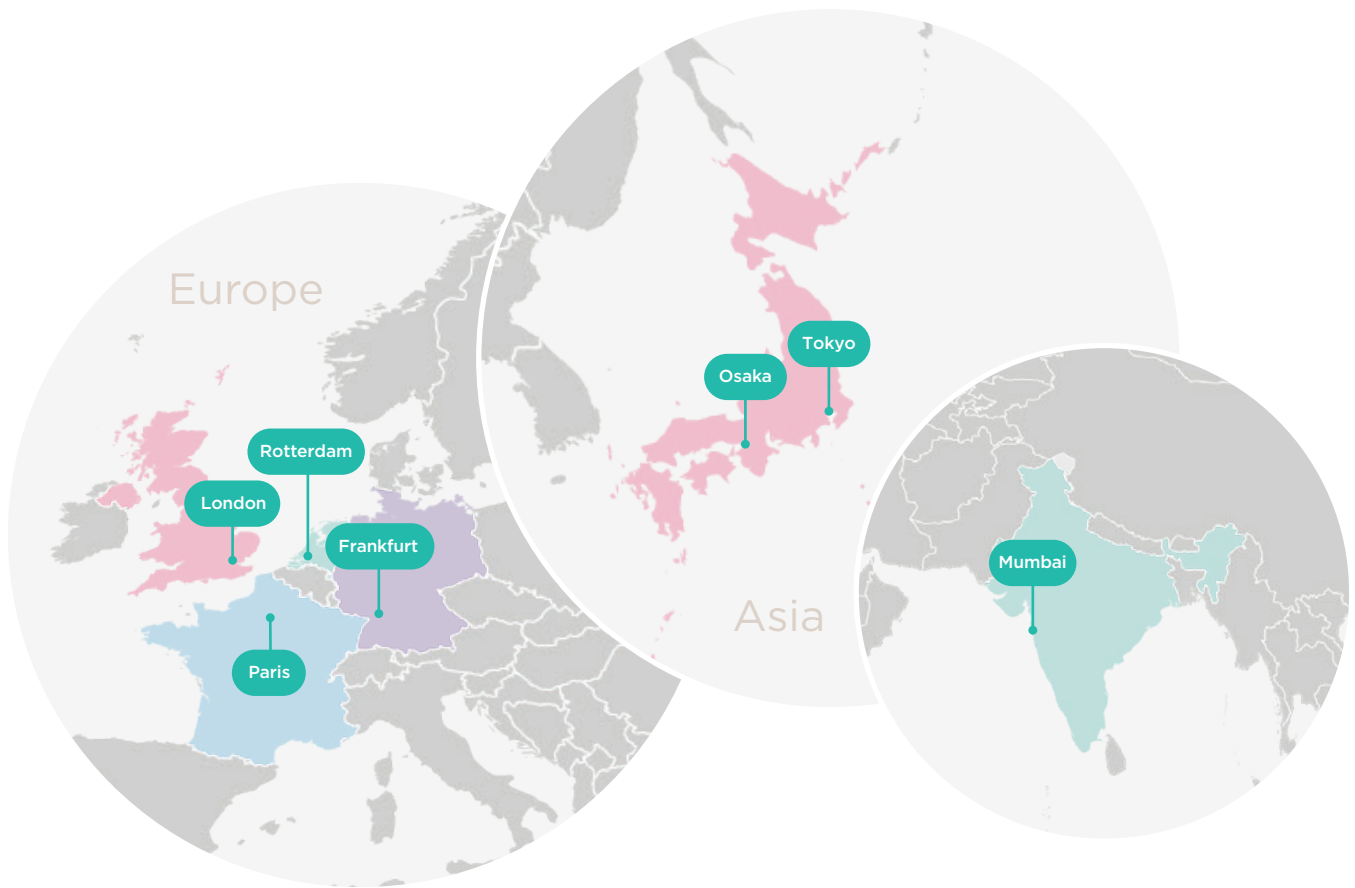

Our Carrier Neutral Data Centre Locations

France

Colt Paris South West Data Centre

Germany

Colt Frankfurt City Data Centre
Colt Frankfurt West Data Centre
Colt Frankfurt Three Data Centre

India

Colt Mumbai Data Centre