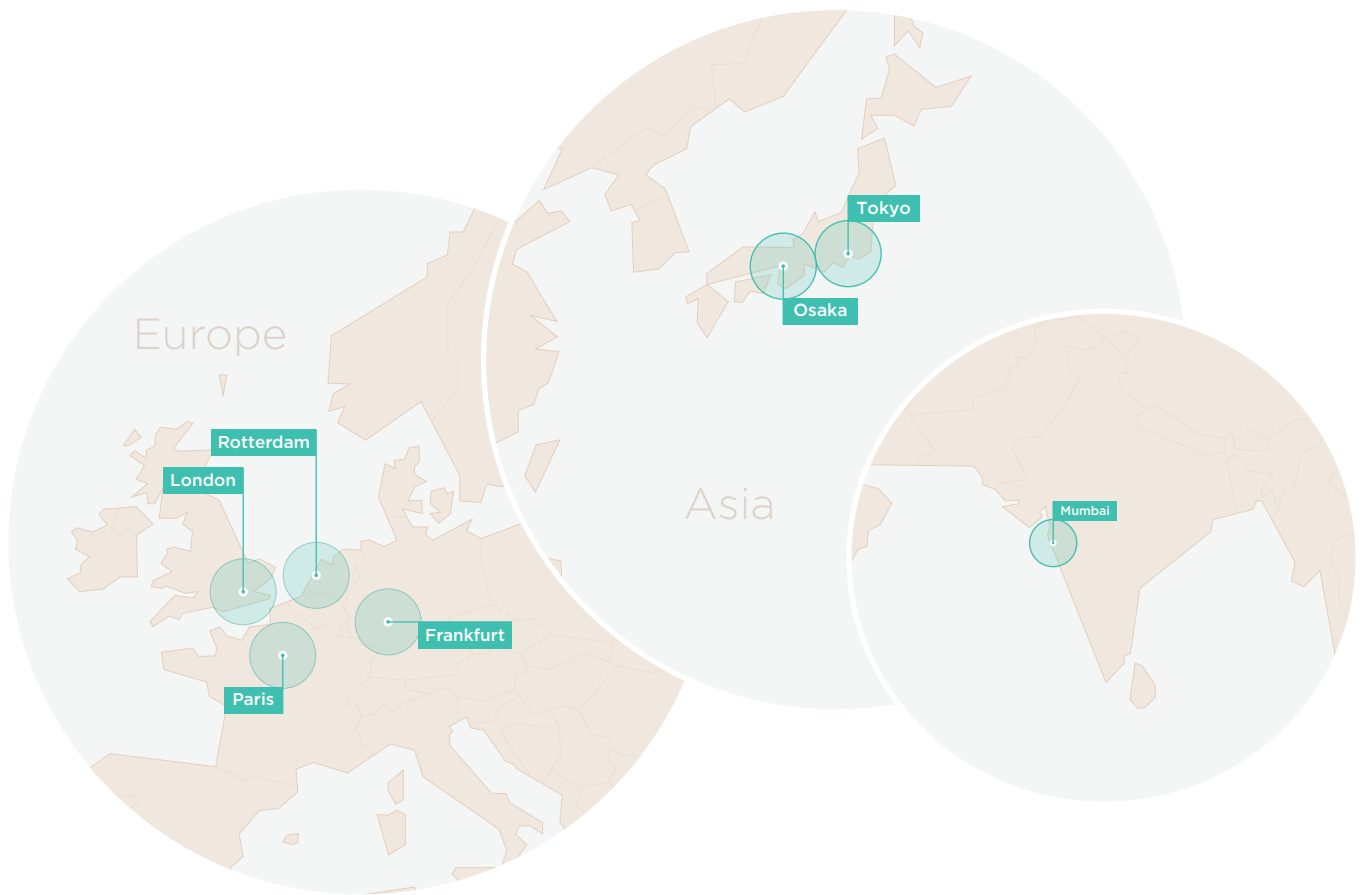

Our Carrier Neutral Data Centre Locations

France

Colt Paris South West Data Centre

Germany

Colt Frankfurt City Data Centre
Colt Frankfurt West Data Centre

India

Colt Mumbai Data Centre

Japan

Colt Osaka Data Centre
Colt Osaka Keihanna Data Centre
Colt Tokyo Shiohama Data Centre
Colt Tokyo Inzai Data Centre
Colt Tokyo Inzai Data Centre Two
Colt Tokyo Inzai Data Centre Three
Colt Tokyo Otemachi Data Centre

Netherlands

Colt Rotterdam Data Centre

United Kingdom

Colt London West Data Centre
Colt London North Data Centre

0800 358 3598

+44 20 3003 4584

dcsinfo@colt.net

www.coltdcs.com

[@ColtDataCentres](https://twitter.com/ColtDataCentres)

[Colt Data Centre Services](https://www.youtube.com/ColtDataCentreServices)

[Colt Data Centre Services](https://www.linkedin.com/ColtDataCentreServices)

[Colt Data Centre Services](https://www.instagram.com/ColtDataCentreServices)

Colt Data Centre Services provide true service and operational excellence in the sustainable design, build, delivery and operational management of hyperscale data centres across Europe and the APAC. We provide data centre solutions to hyperscale and large enterprise customers across 14 state of the art carrier neutral data centres spanning 8 cities.

Our hyperscale and colocation solutions allow our customers freedom to plan effectively for the growth of their business, knowing that their data centre strategy is ready for the demands of tomorrow.

We have over 25 years of experience in the industry, delivering on our vision of being the most trusted and customer centric data center operator in the

market. We put environmental awareness at the heart of everything we do because we know it's the right thing to do for our planet. That's why we're taking the ownership to reduce our environmental impact globally and make sustainability a key strategic driver. As part of our sustainability journey, Colt set its near-term targets in 2021 in line with the Science Based Targets initiative (SBTi) guidelines. Our long-term Net Zero target will be formally approved by the SBTi in 2023. Our ambition is to be a Net Zero company by 2045 or sooner.

© 2022 Copyright Colt Group Holdings Limited. The Colt name and logos are trade marks. All rights reserved.

Ref: 2022-07-06-DS-LWEST-EN

Accreditations:

ISO 27001
ISO 14001

colt
Data Centre Services