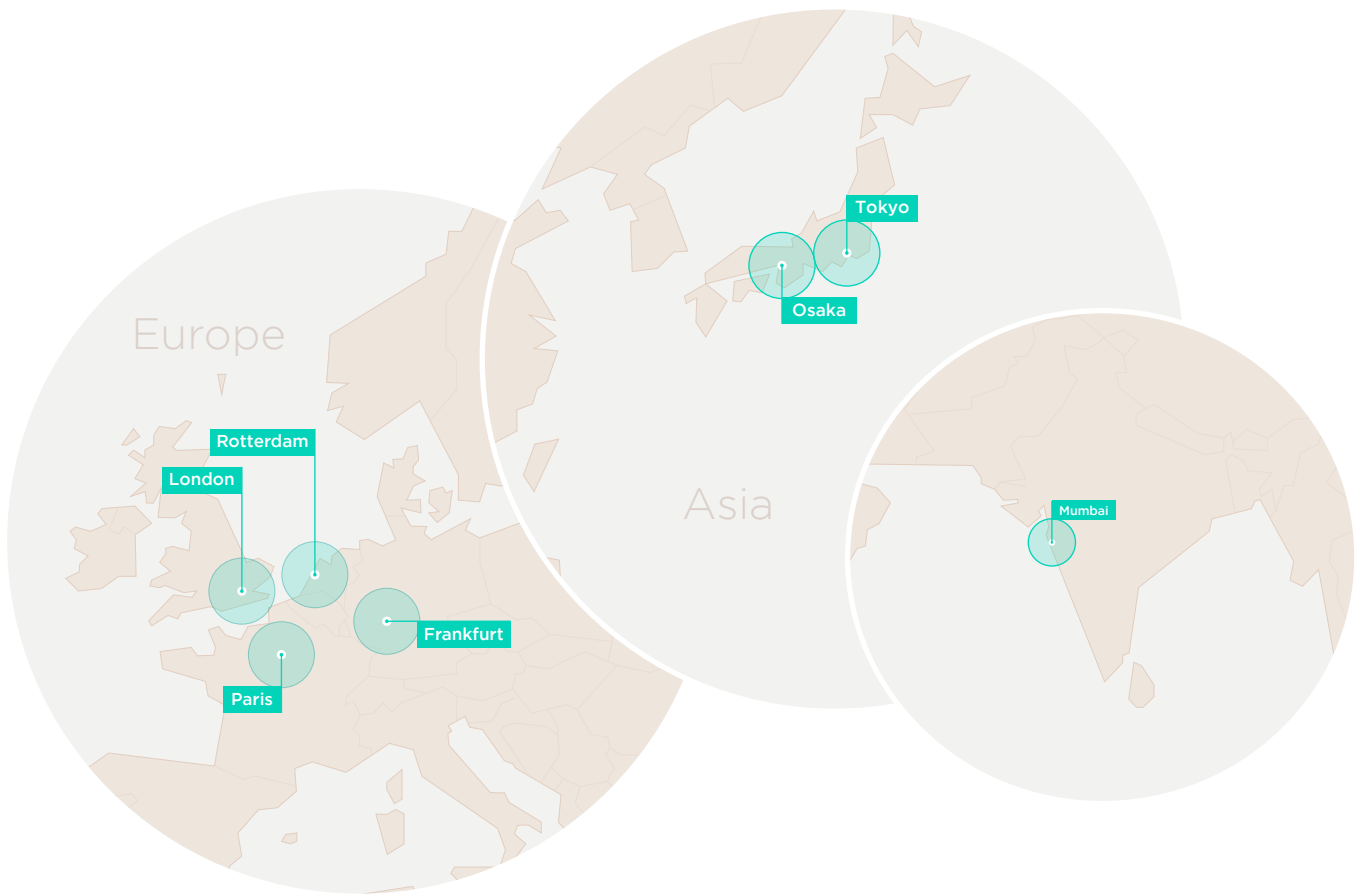

## Environmentals

- Lowest risk designation by Environmental Agency at 1:1000
- 1.4km (0.86miles) from the nearest railway line
- 16km (10 miles) from the nearest major airport
- No COMAH registered sites operating within 5km (3 miles)

## Our Carrier Neutral Data Centre Locations