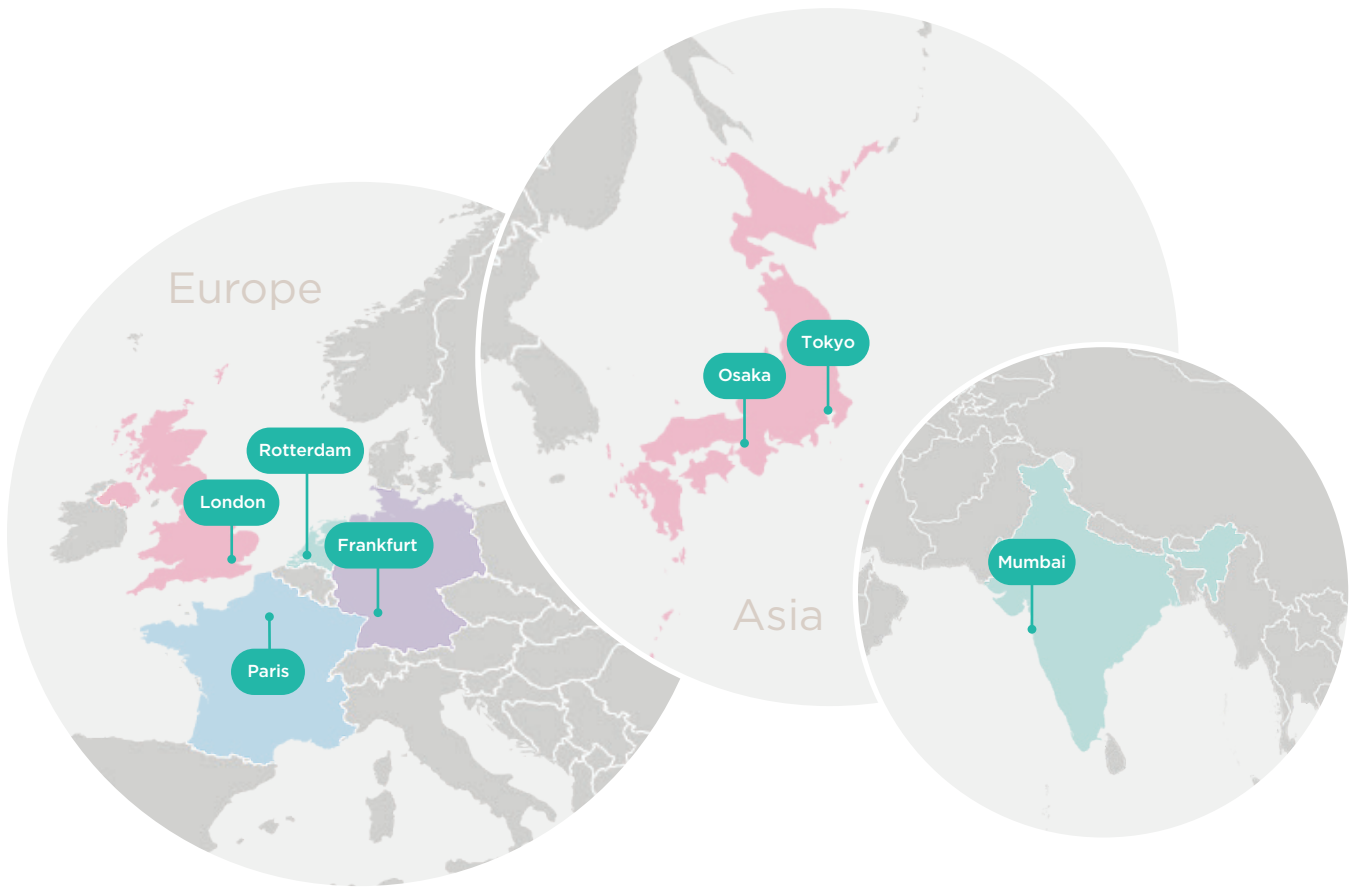

Our Carrier Neutral Data Centre Locations

France

Colt Paris South West Data Centre

Germany

Colt Frankfurt City Data Centre
Colt Frankfurt West Data Centre
Colt Frankfurt Three Data Centre

India

Colt Mumbai Data Centre